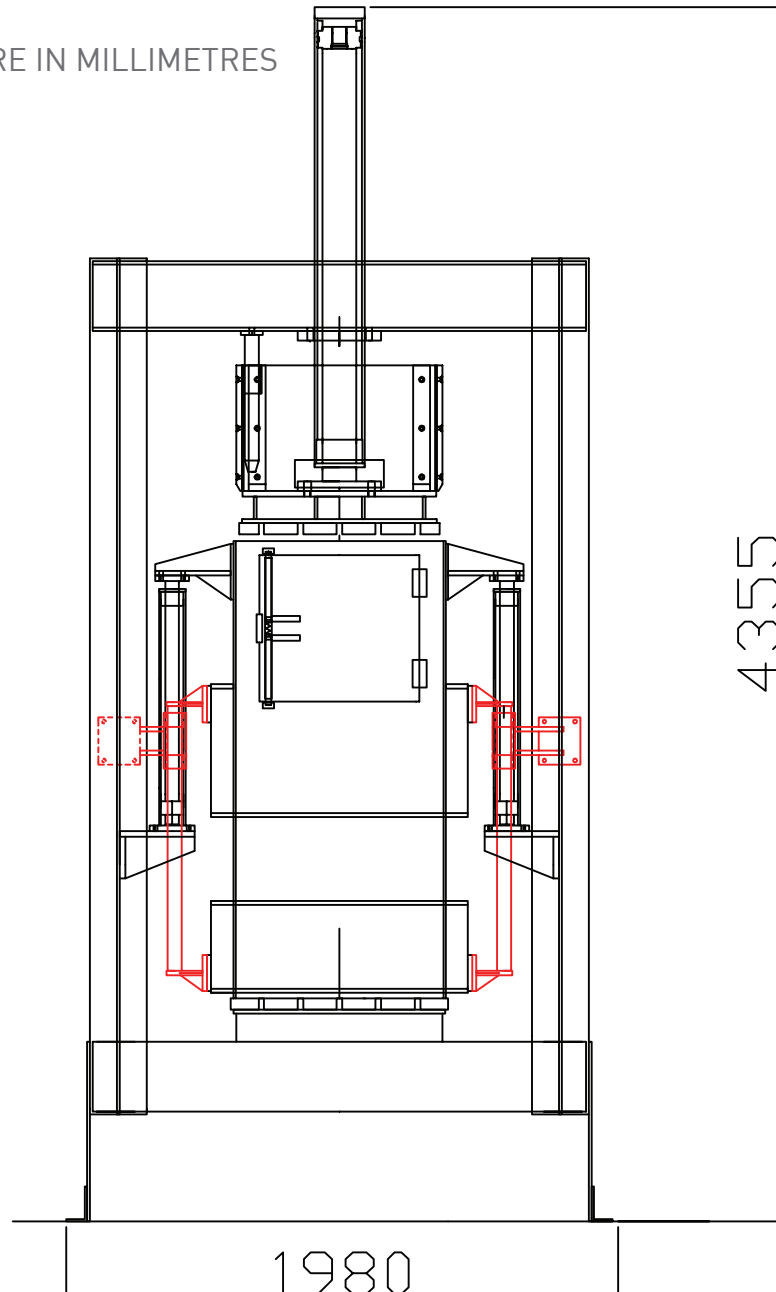

HDM40 AEB

Single African Export Baler

- **Single box machine**
- **Produces 45-55kg bales**
- **Produces up to 10 bales per hour**
- **Simple and safe ~ single person operation**
- **Energy efficient**
- **Includes large feed door**
- **Allow easy bale strapping**

BRITISH MANUFACTURED IN THE UK

Unit 7 / Shawclough Trading Estate / Shawclough Rd / Rochdale / OL12 6ND

t: 01706 650 820 f: 01706 659 916

e: info@hdm.gb.com w: www.textilebalers.co.uk

HDM40 AEB

ALL DIMENSIONS ARE IN MILLIMETRES